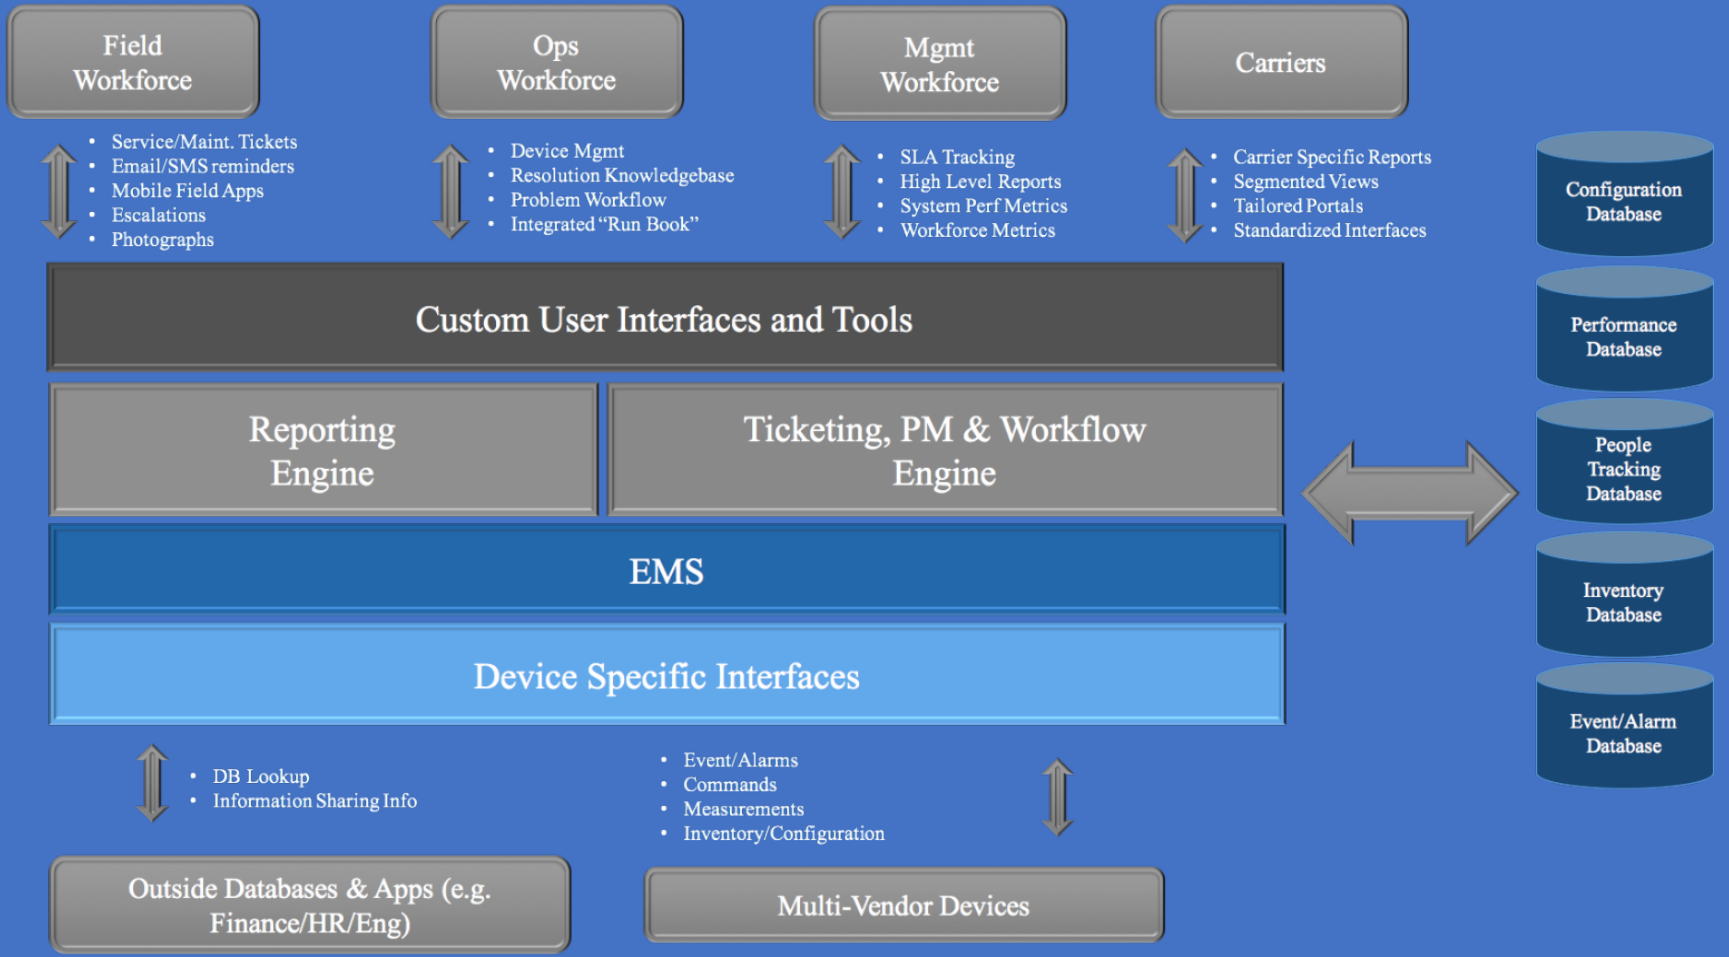

# What Does Errigal Do?

- **Specialise in Distributed Antenna System (DAS) Monitoring**
- **DAS is used to fill in the gaps in the 4G network - Replaces the need for Masts in Urban areas**
- **Receive SNMP Traps from DAS**
- **Translate Traps to create Alarms and Tickets**
- **Combination of Alarms, Tickets and Reports allows our Customers to manage their DAS Network**

# Our Applications - Errigal IDMS

- **SNMP Manager - Core Application**
- **Element Management System (EMS) - NOC, Business, Carrier Users**
- **Reporting - Business Users**
- **Ticketer - Network Operations Centre (NOC) Users**