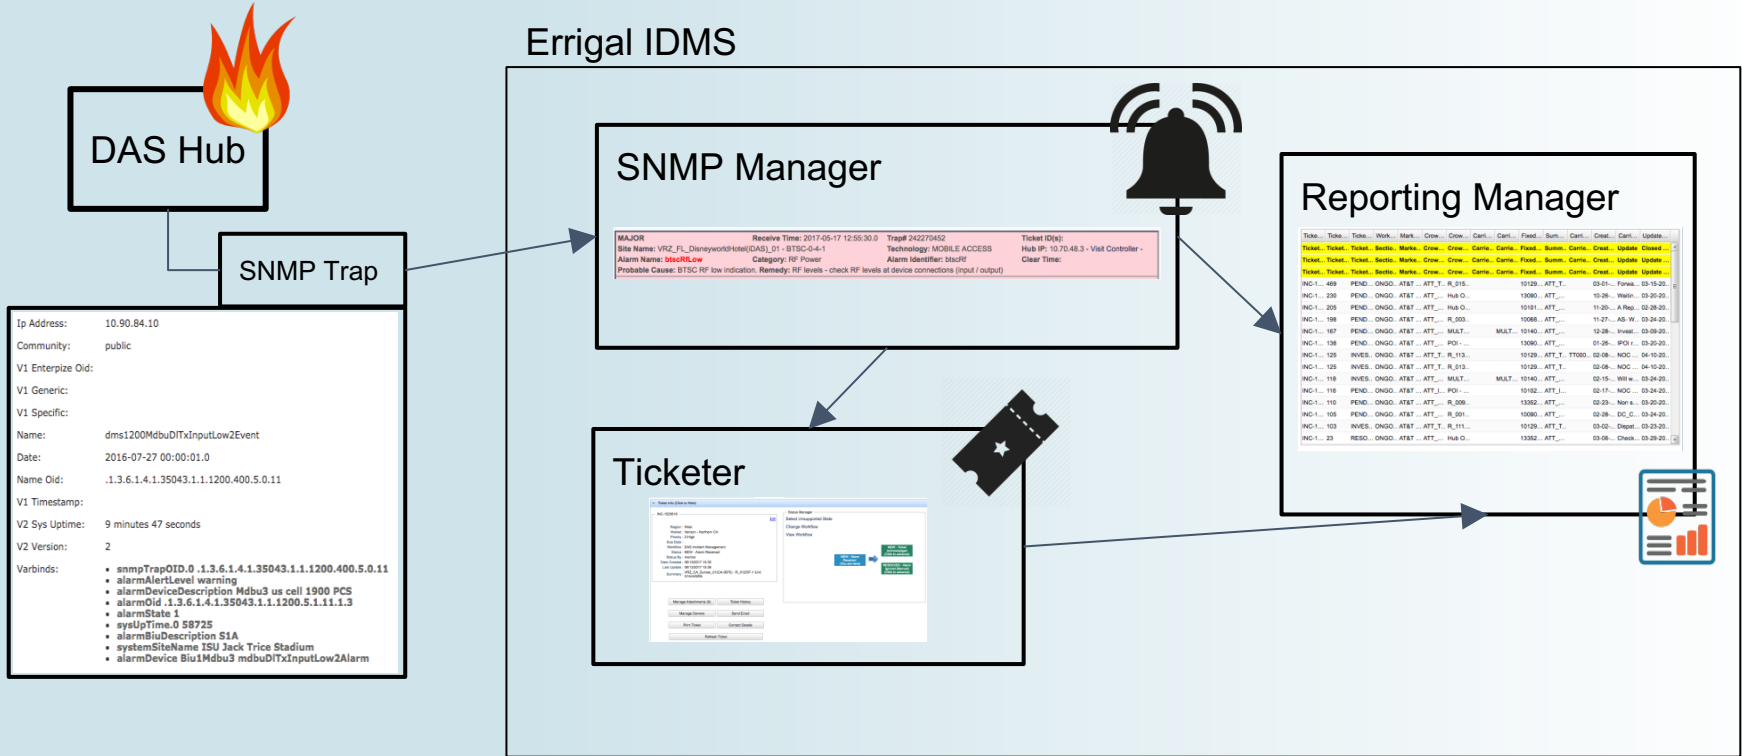

Lifecycle of a Trap