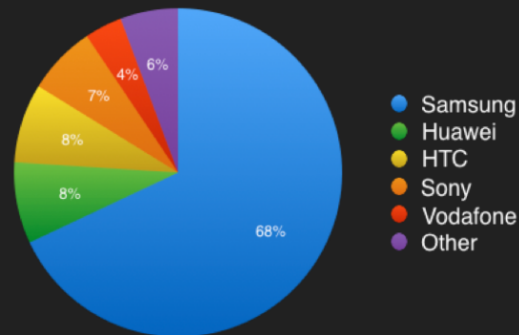

300k

Avg Crash Free Rate

99.8%

Manufactures

Samsung	68.0%
Huawei	8.0%
HTC	7.8%
Sony	6.8%
Vodafone	3.7%

OS Versions

Marshmallow	23	6.0	39.4%
Nougat	24	7.0	24.8%
Lollipop	22	5.1	17.7%
KitKat	19	4.4	7.4%
Lollipop	21	5.0	7.1%