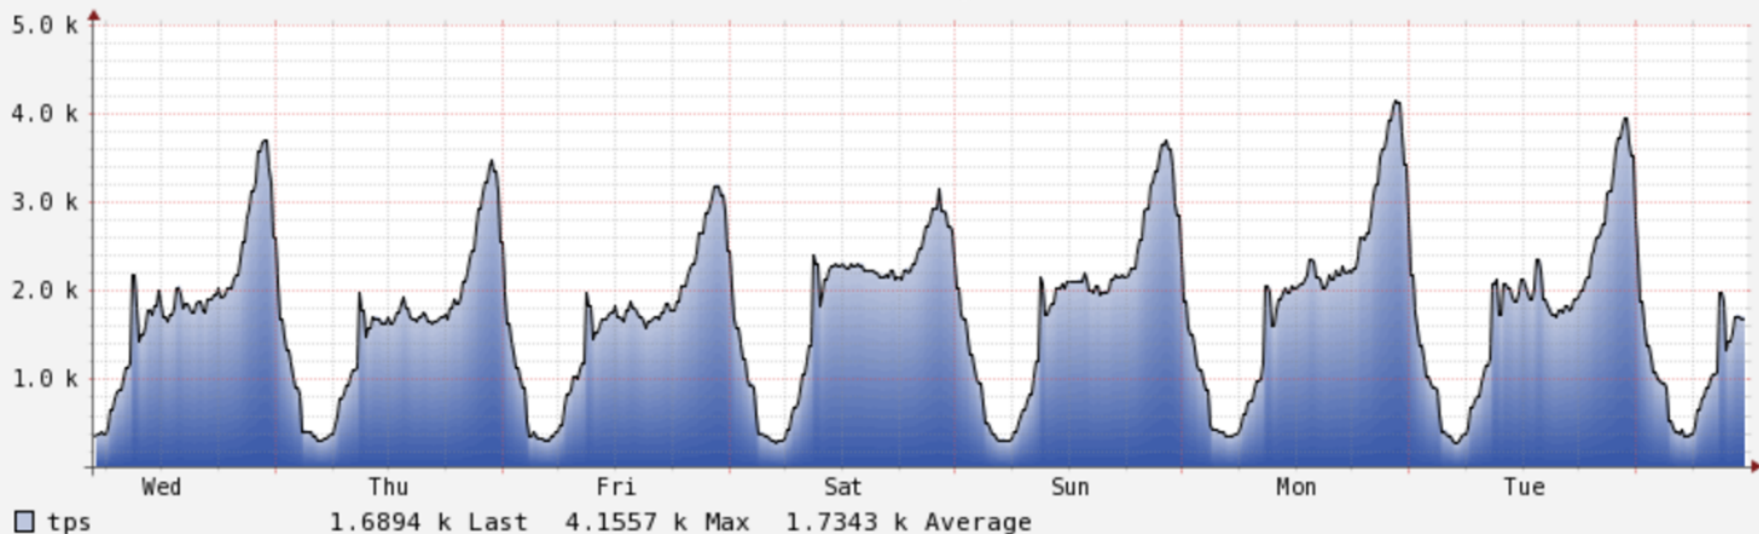

Database TX/s

Datasource: tps

dbmaster / Postgres TPS

RRDTOOL / TOBI OETIKER

Default Template
Command check_nrpe