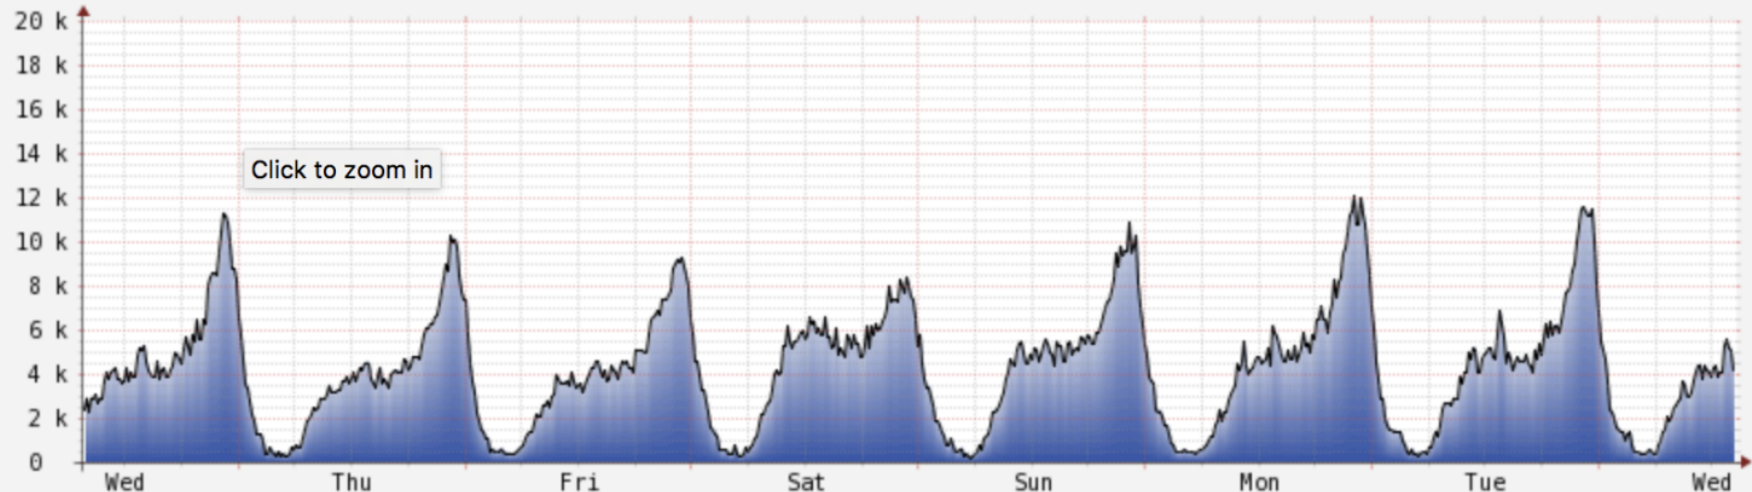

ops_per_sec 4.1663 k Last 12.0929 k Max 4.2776 k Average

Default Template
Command check_nrpe

RRDTOOL / TOBI OETIKER

DISTILLED SCH

Where next?

DoneDeal

 daft.ie

ADVERTS.ie