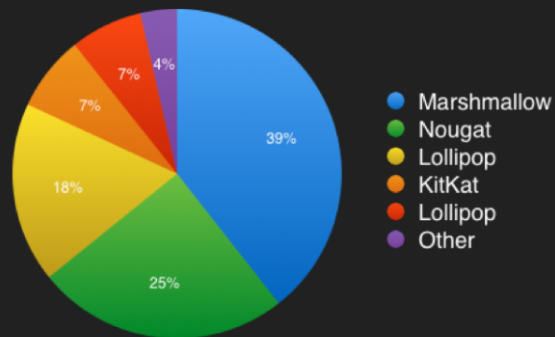

300k

Avg Crash Free Rate

99.8%

Manufactures

Samsung	68.0%
Huawei	8.0%
HTC	7.8%
Sony	6.8%
Vodafone	3.7%

OS Versions

Marshmallow	23	6.0	39.4%
Nougat	24	7.0	24.8%
Lollipop	22	5.1	17.7%
KitKat	19	4.4	7.4%
Lollipop	21	5.0	7.1%