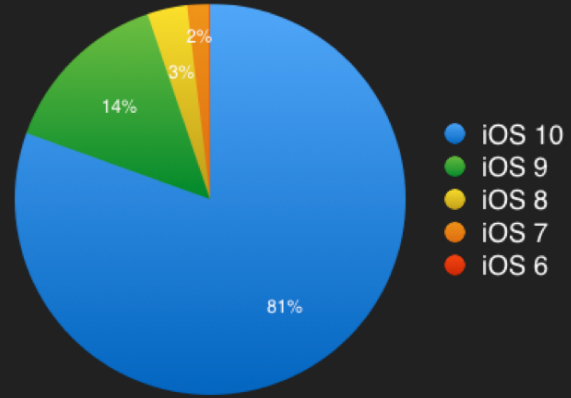

300k

Avg Crash Free Rate

99.8%

Manufactures

Samsung	68.0%
Huawei	8.0%
HTC	7.8%
Sony	6.8%
Vodafone	3.7%

OS Versions

Marshmallow	23	6.0	39.4%
Nougat	24	7.0	24.8%
Lollipop	22	5.1	17.7%
KitKat	19	4.4	7.4%
Lollipop	21	5.0	7.1%

OS Versions

iOS 10	80.5%
iOS 9	14.3%
iOS 8	3.3%
iOS 7	1.8%
iOS 6	0.1%

Top 3 iOS Devices

6

5s

7

Top Browsers

Chrome 58.x	31.4%
Safari 10.x	14.6%
Chrome 57.x	9.5%
Other Safari	4.6%
MsIE 11.x	4.6%
Safari 9.x	4.1%
Samsung Browser 4.0	3.3%
Firefox 53.0	2.7%
Other	25.2%