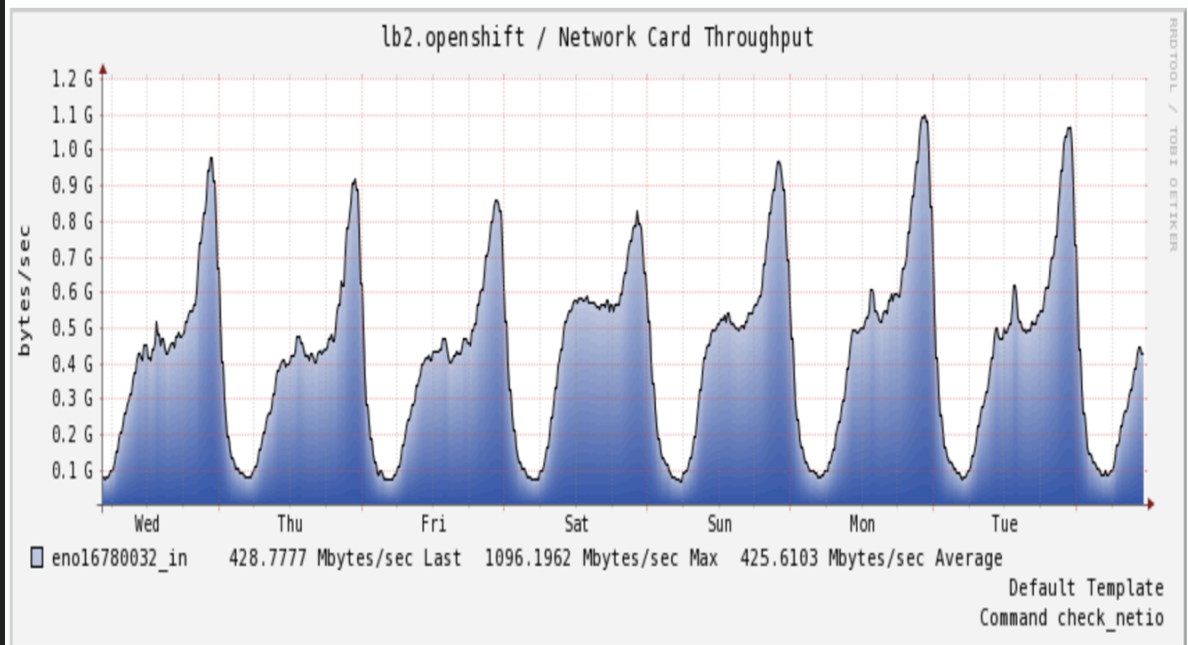

Internal Load Balancer Traffic

Host: lb2.openshift Service: Network Card Throughput

One Week 24.05.17 4:21 - 31.05.17 11:21

Datasource: eno16780032_in

We have 2 internal HAProxy load balancers. This is the graph of data through a single lb for a week