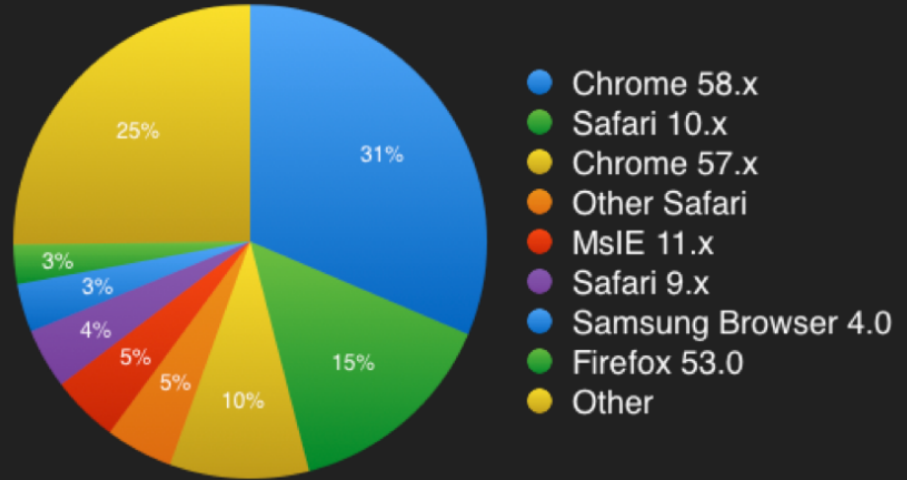

OS Versions

iOS 10	80.5%
iOS 9	14.3%
iOS 8	3.3%
iOS 7	1.8%
iOS 6	0.1%

Top 3 iOS Devices

6

5s

7

Top Browsers

Chrome 58.x	31.4%
Safari 10.x	14.6%
Chrome 57.x	9.5%
Other Safari	4.6%
MsIE 11.x	4.6%
Safari 9.x	4.1%
Samsung Browser 4.0	3.3%
Firefox 53.0	2.7%
Other	25.2%